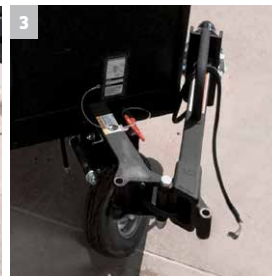

Ready to pick up and go at a moments notice, Kärcher's Tule Series HDS 3.5/40 Ge MT hot water pressure washer trailer provides the necessary cleaning power on virtually any job site which has a water source. Simply unhitch the Tule Series HDS 3.5/40 Ge MT and take the cleaning power where you need it most. The Tule Series trailer features a reliable Honda engine, 8 gallon diesel fuel tank, electric start with manual start backup and much more.

U.S. Design Patent No. 9,724,734 B2

1 Smart design

- Reliable Honda GX engine
- 8-gallon diesel fuel tank
- Manual parking brake
- Adjustable bracket and multiple hitch configurations for various vehicle heights
- Adjustable thermostat for regulating water temperature
- 2-inch Ball Coupler for quick and easy hook up of trailer
- EASY!Force trigger gun with cruise control like technology uses its own recoil force to hold the trigger down - so, no more sore hands after hours of use.

2 Ease of use

- Electric start with manual start backup
- Controls are located on the curb side of the trailer
- Easy to use - only 2 switches to operate the entire unit
- 12V Battery included for hot water operation