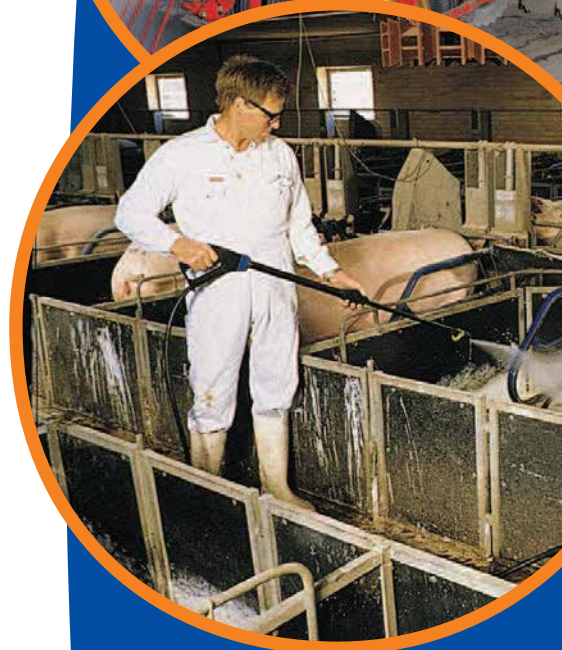

# POSEIDON 5-52FA

*The most reliable cold water pressure washer on the market*

[www.nilfisk-alto.us](http://www.nilfisk-alto.us)

*Hose reel not included.*

## **ROCK-SOLID CLEANING EQUIPMENT**

The POSEIDON 5-52FA is a heavy duty machine, suitable for all demanding cleaning tasks in industries like agriculture, industry, transport and building/construction. The high water flow of the POSEIDON 5-52FA makes it very useful for applications where a high level of dirt has to be removed or flushed away.

The POSEIDON 5-52FA is a robust machine built on a metal chassis with high quality components. It is a high pressure washer for professionals who depend on a machine that can work day after day, week after week, year after year.