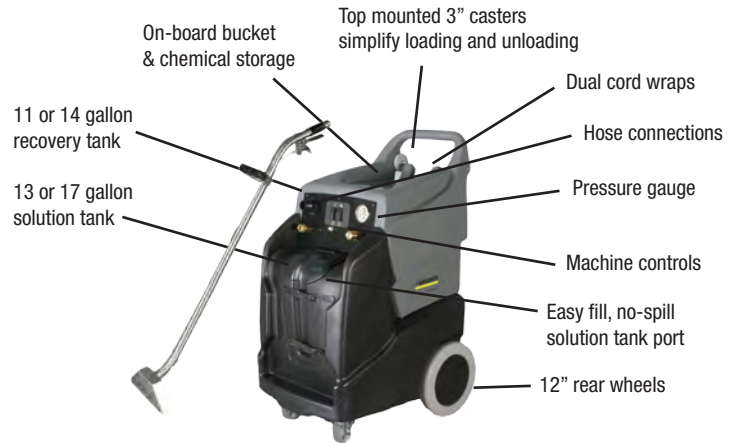

# COMMERCIAL

Puzzi Portable Carpet Extractors  
Productive cleaning power and versatility in a  
13 & 17 gallon carpet extractor

## Powerful. Light. Compact. Versatile.

The Puzzi 13 & 17 gallon portable carpet extractors are powerful and versatile. Their large transport wheels and compact size make it easy to move around your facility or transport from job site to job site. Their adjustable 0-200 psi and 0-500 psi spray pressure provide the versatility to clean delicate upholstery and the power to clean the dirtiest carpet. Models available with 1850 watt internal water heater for additional cleaning power. Puzzi Extractors are now available with a newly designed lightweight, ergonomic Kurve™ wand.