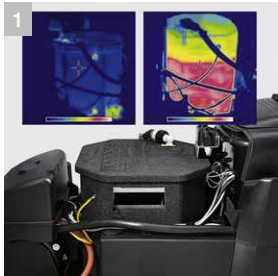

## The zero emission specialist.

The emission-free HDS-E 3.3/25-4M Ec with electric heater is ideal where exhaust gases are undesirable or prohibited. Thanks to the unique type of heater insulation and Kärcher ecoefficiency mode, the HDS-E 3.3/25-4M Ec is efficient and eco-friendly. Models are ETL certified to UL & CSA safety standards.