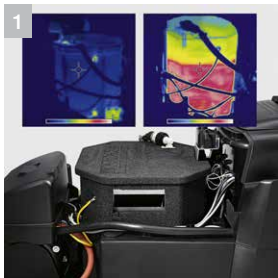

## The zero emission specialist.

The emission-free HDS-E 3.3/25-4M Ec with electric heater is ideal where exhaust gases are undesirable or prohibited. Thanks to the unique type of heater insulation and Kärcher ecoefficiency mode, the HDS-E 3.3/25-4M Ec is efficient and eco-friendly. Models are ETL certified to UL & CSA safety standards.