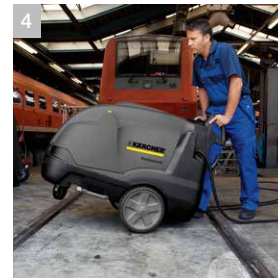

The emission-free HDS-E 3.3/25-4M Ec with electric heater is ideal where exhaust gases are undesirable or prohibited. Thanks to the unique type of heater insulation and Kärcher ecoefficiency mode, the HDS-E 3.3/25-4M Ec is efficient and eco-friendly. Models are ETL certified to UL & CSA safety standards.

3 EASY!Force Trigger Gun

- EASY!Force technology holds the trigger down once you start it, avoiding the strain on your hands associated with other trigger guns.

4 Mobility

- Robust, large rubber wheels with enhanced castor and brake
- Tilting aid located on back of machine.
- Tie-downs point for safe transport and loading.