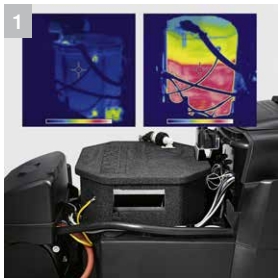

The emission-free HDS-E 3.3/25-4M Ec with electric heater is ideal where exhaust gases are undesirable or prohibited. Thanks to the unique type of heater insulation and Kärcher ecoefficiency mode, the HDS-E 3.3/25-4M Ec is efficient and eco-friendly. Models are ETL certified to UL & CSA safety standards.