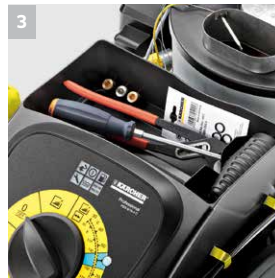

1 Efficiency

- eco!efficiency mode - economical and environmentally friendly, even during longer periods of use.
- Reduces fuel consumption and CO₂ emissions by 20%.
- Accurate cleaning agent dosing unit with clear rinse function.

2 Ease of use and Mobility

- Intuitive operation with large single-button selector switch.
- Easy fillable tanks for fuel and detergent.
- New push bar handle for easier maneuverability and control.
- Robust wheels and steering mechanism for maneuverability.
- Large integrated handles in the chassis.
- Integrated tilting aid for effortlessly negotiating obstacles such as steps and curbs.

3 Storage

- Lockable accessory compartment for nozzles, tools, etc.
- Integrated power cord and spray lance holder.

4 EASY!Force Trigger Gun

- EASY!Force technology holds the trigger down once you start it, avoiding the strain on your hands associated with other trigger guns.