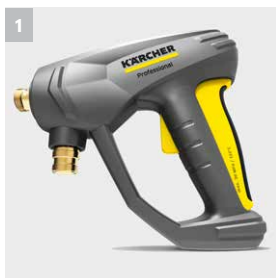

KÄRCHER

makes a difference

COMPACT, HIGH CLEANING PERFORMANCE.

A reliable, easy-handling, compact cold water pressure washer.

PROFESSIONAL | HD 2.3/15 C ED - HD 3.0/20 C EA

HD COMPACT CLASS

The compact class – fast and thorough.

These reliable, compact units offer the benefits of low weight, compact dimensions, easy handling and high cleaning performance. Ideal for workshops, courtyards, etc.

1 EASY!Force Trigger Gun

- EASY!Force technology holds the trigger down once you start it, avoiding the strain on your hands associated with other trigger gun.

2 Telescopic push handle

- Large aluminium profiles provide stability and good manoeuvrability.
- Holds accessories in the extended position.
- Retracts for convenient, space-saving transport, such as in service vehicles or compact cars.